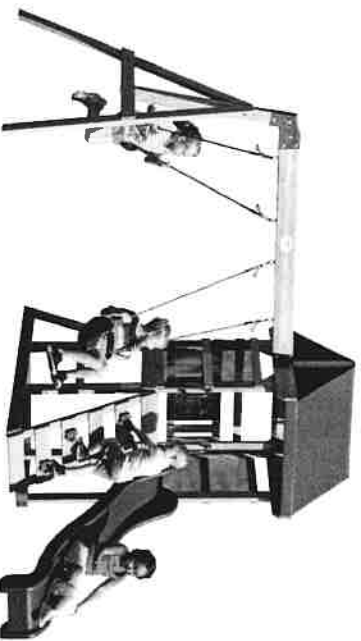

Learn how

Backyard Discovery Buckley Hill Residential Wood Playset

Item #1693729 Model #20016-ARC014

Easy Assembly – Supported by the step-by-step interactive BILT® app

Rock wall ladder combo for a challenging climb or an easy step up

2 Bell swings with rope chains, gentle on little hands and no pinched fingers

1 +

Maximum Qty of 1

Please Select an inventory location

ADD TO CART

Product Features

- Rock wall ladder combo for a challenging climb or an easy step up
- 2 Belt swings with rope chains, gentle on little hands and no pinched fingers
- 6 foot super speedy slide, smaller slide for smaller yards without sacrificing fun for your kids
- For residential use only

## SPECIFICATIONS

Type	Playset	Assembled Width (Feet)	8.92
Assembly Required	Full	Assembled Length (Feet)	10.25
Maximum Occupancy	7	Assembled Height (Feet)	7.66
Maximum Weight Capacity (lbs.)	840	Slide Included	<input checked="" type="checkbox"/>
Safety Zone Width (Feet)	20.92	Species	Cedar